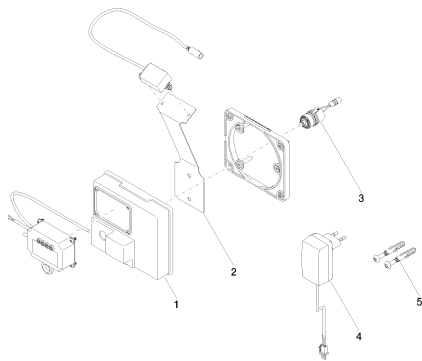

Sink - CL.1

eSET Touchfree Lavatory faucet without temperature adjustment -

Article number: 42 766 970 90

- Automatic cleaning feature
- Thermal disinfection
- Adjustable shut-off time
- Self-calibrating high-frequency sensors
- Solenoid valve
- Plug-in power supply, 100-240 VAC / 12 V DC, 50-60 Hz, 18 W, incl. country-specific adaptor set
- Fittings group in compliance with DIN 4109: 1
- Not compatible with sinks made of conductive materials such as steel.
- Do not use in combination with closable drains

Accessory is required for this item.

Dimensional drawing

All dimensions in mm / inch = mm x 0,0394

Sink - CL.1

eSET Touchfree Lavatory faucet without temperature adjustment -

Article number: 42 766 970 90

Sink - CL.1

eSET Touchfree Lavatory faucet without temperature adjustment -

Article number: 42 766 970 90

Required article

35 742 970-90 0010

eSET Touchfree Lavatory faucet without temperature adjustment for deck-mounted installation -

35 743 970-90 0010

eSET Touchfree Lavatory faucet without temperature adjustment for wall-mounted installation -

Spare parts list

Number	Item Number	Designation	Number of units
--------	-------------	-------------	-----------------