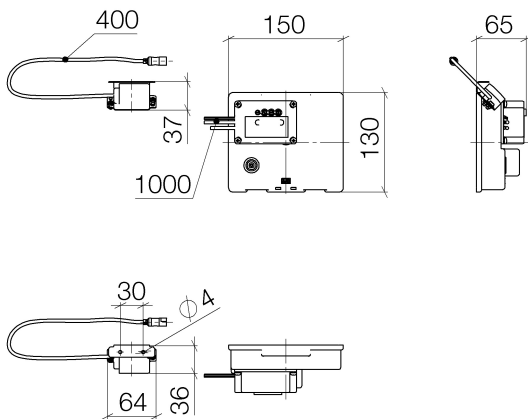

Sink - CL.1

eSET Touchfree Lavatory faucet without temperature adjustment -

Article number: 42 766 970 90

- Automatic cleaning feature
- Thermal disinfection
- Adjustable shut-off time
- Self-calibrating high-frequency sensors
- Solenoid valve
- Plug-in power supply, 100-240 VAC / 12 V DC, 50-60 Hz, 18 W, incl. country-specific adaptor set
- Fittings group in compliance with DIN 4109: 1
- Not compatible with sinks made of conductive materials such as steel.
- Do not use in combination with closable drains

Accessory is required for this item.

Dimensional drawing

All dimensions in mm / inch = mm x 0,0394

Sink - CL.1

eSET Touchfree Lavatory faucet without temperature adjustment -

Article number: 42 766 970 90

Sink - CL.1

eSET Touchfree Lavatory faucet without temperature adjustment -

Article number: 42 766 970 90

Required article

35 742 970-90 0010

eSET Touchfree Lavatory faucet without temperature adjustment for deck-mounted installation -

35 743 970-90 0010

eSET Touchfree Lavatory faucet without temperature adjustment for wall-mounted installation -

Spare parts list

Number	Item Number	Designation	Number of units
--------	-------------	-------------	-----------------